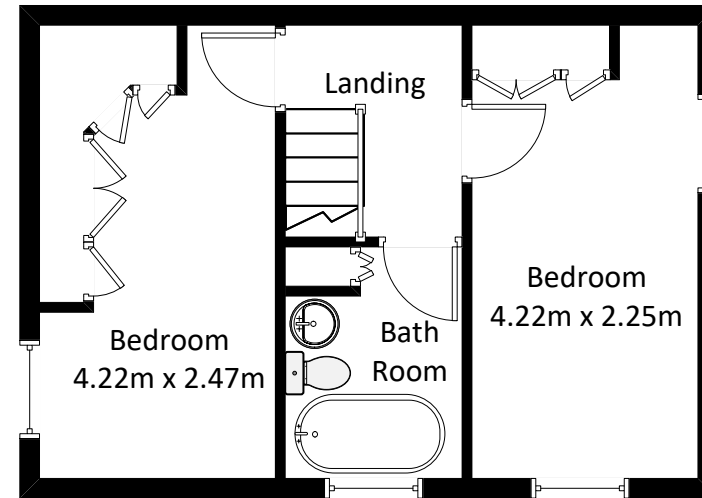

2 WC - DA3

Ground Floor

First Floor

Gross internal Floor area approximately
84.35 square metres
(902 square feet)

This plan is for illustration only and should be viewed as such by any prospective purchaser or interested party. Whilst we have made every attempt to ensure the accuracy of all measurements they must be viewed as approximate and no responsibility can be taken for any error, omission or misstatement.