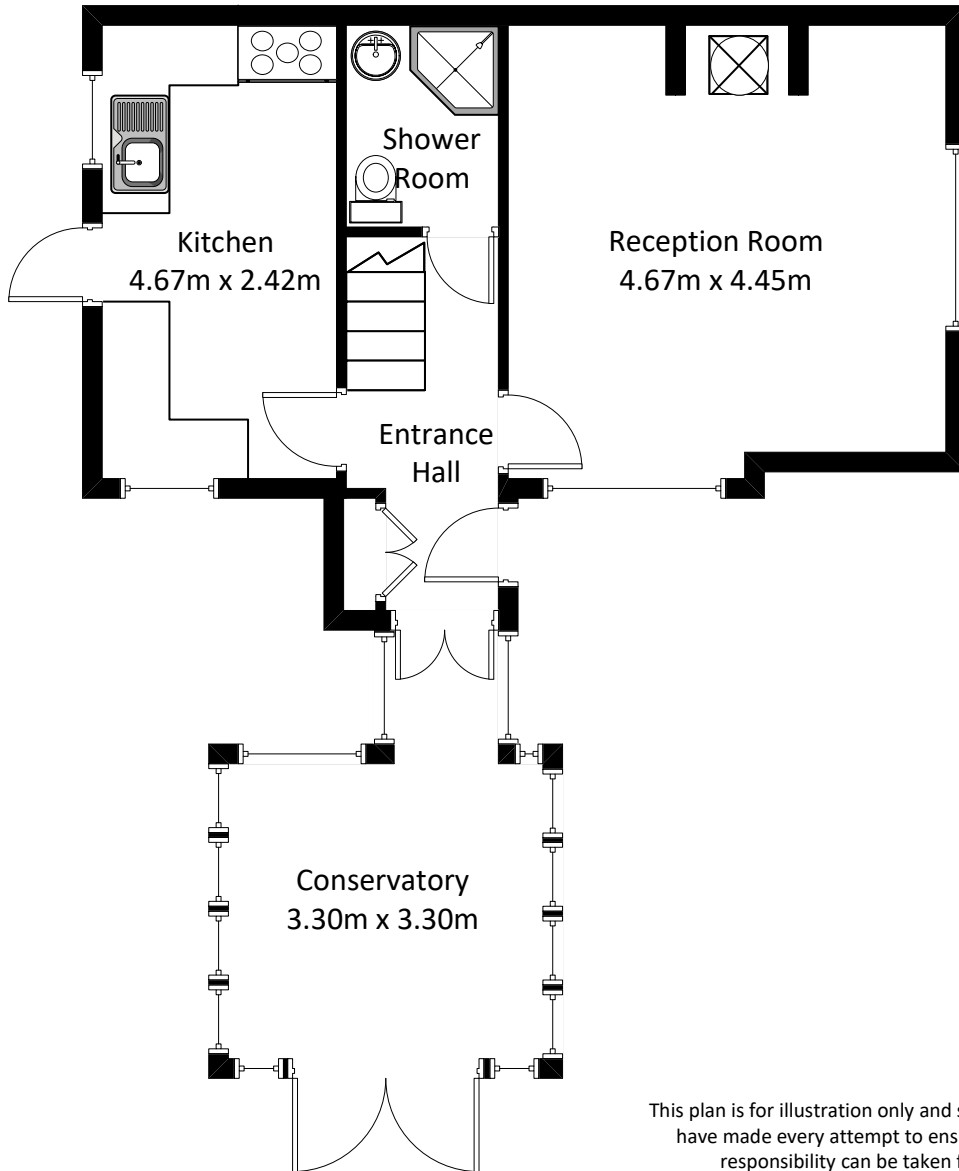

2 WC - DA3

Ground Floor

First Floor

Gross internal Floor area approximately
84.35 square metres
(902 square feet)

This plan is for illustration only and should be viewed as such by any prospective purchaser or interested party. Whilst we have made every attempt to ensure the accuracy of all measurements they must be viewed as approximate and no responsibility can be taken for any error, omission or misstatement.