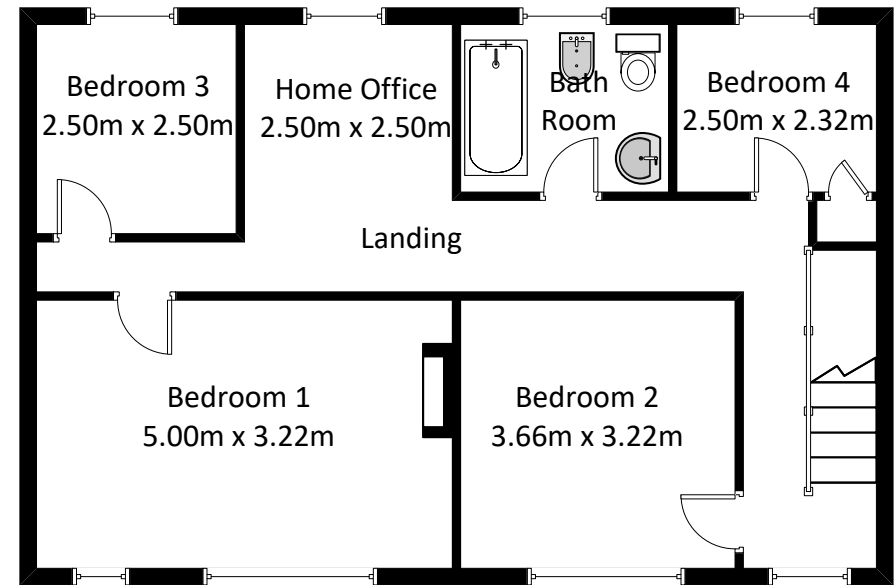

# VC - RH7

Gross internal floor area approximately  
146.1 square metres  
(1573 square feet)

Ground Floor

First Floor