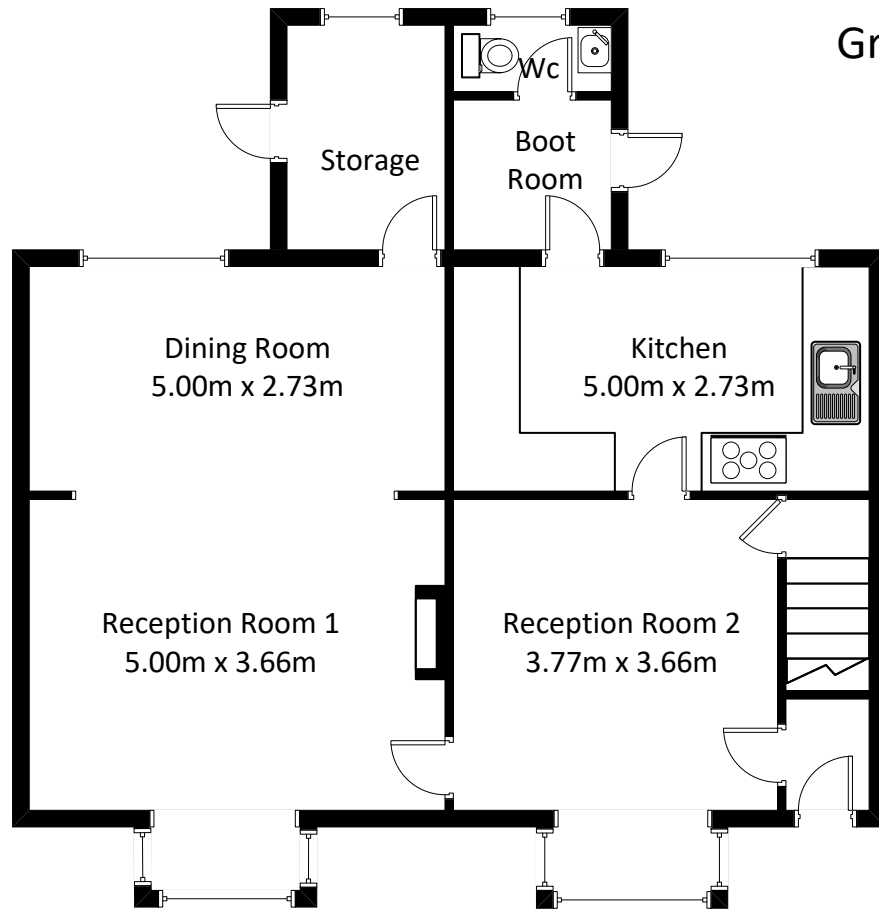

# VC - RH7

Gross internal floor area approximately  
146.1 square metres  
(1573 square feet)

Ground Floor

First Floor