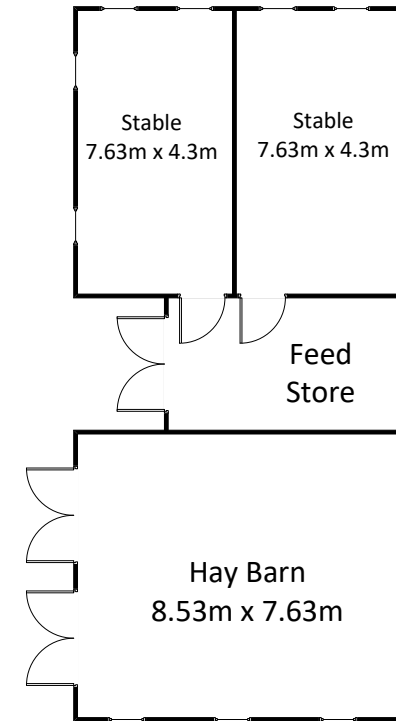

# VC Yard - RH7

Cumulative floor area of all buildings in the Yard approximately 681 square metres (7333 square feet)

Hay Barn & Stables (3)

This plan is for illustration only and should be viewed as such by any prospective purchaser or interested party. Whilst we have made every attempt to ensure the accuracy of all measurements they must be viewed as approximate and no responsibility can be taken for any error, omission or misstatement.