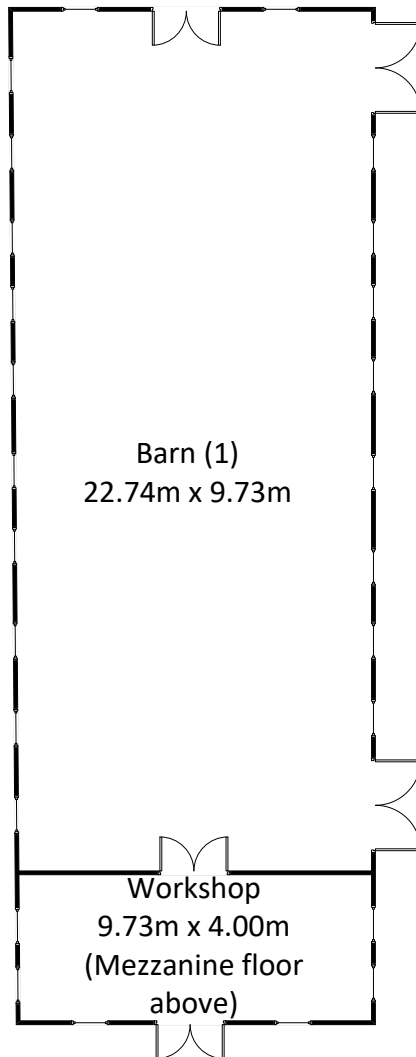

# VC Yard - RH7

Cumulative floor area of all buildings in the Yard approximately 681 square metres (7333 square feet)

Hay Barn & Stables (3)

This plan is for illustration only and should be viewed as such by any prospective purchaser or interested party. Whilst we have made every attempt to ensure the accuracy of all measurements they must be viewed as approximate and no responsibility can be taken for any error, omission or misstatement.